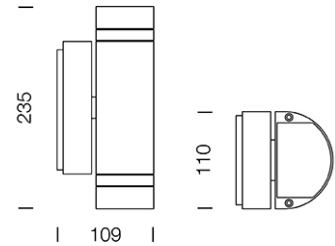

PROJECT : _____

SALE : _____

Lampitude®
TURN ON YOUR ATTITUDE

Product

Dimension

Specification

ITEM CODE	:	6040-GR
SERIES	:	BAMBOO
BRAND	:	LAMPTITUDE
LAMP TYPE	:	HALOGEN OR LED
LAMP BASE	:	2*GU10 MAX 50W
DESCRIPTION	:	OUTDOOR WALL LAMP
INSTALLATION	:	SURFACE MOUNTED WALL
MATERIAL	:	POWDER COATED DIE-CAST ALUMINIUM, CLEAR POLYCARBONATE
IP RATING	:	IP44
COLOR	:	DARK GRAY
CONTROL GEAR	:	N/A
REFLECTOR	:	N/A