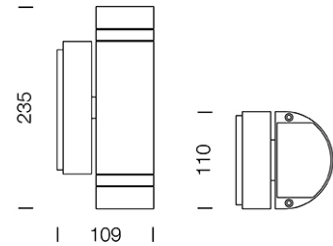

## Dimension

## Specification

ITEM CODE	:	6040-BK
SERIES	:	BAMBOO
BRAND	:	LAMPTITUDE
LAMP TYPE	:	HALOGEN OR LED
LAMP BASE	:	2*GU10 MAX 50W
DESCRIPTION	:	OUTDOOR WALL LAMP
INSTALLATION	:	SURFACE MOUNTED WALL
MATERIAL	:	POWDER COATED DIE-CAST ALUMINIUM, CLEAR POLYCARBONATE
IP RATING	:	IP44
COLOR	:	BLACK
CONTROL GEAR	:	N/A
REFLECTOR	:	N/A