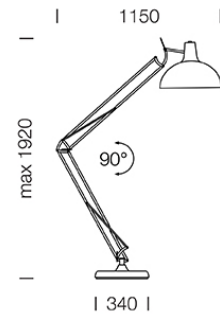

PROJECT : _____

SALE : _____

Lamptitude®
TURN ON YOUR ATTITUDE

Product

Dimension

Specification

ITEM CODE	:	FL-12002WH
SERIES	:	BALANCE
BRAND	:	LAMPTITUDE
LAMP TYPE	:	INCANDESCENT OR LED
LAMP BASE	:	1*E27 MAX 40W
DESCRIPTION	:	FLOOR LAMP
INSTALLATION	:	STANDING LAMP
MATERIAL	:	POWDER COATED STEEL
COLOR	:	WHITE
CONTROL GEAR	:	N/A
REFLECTOR	:	N/A