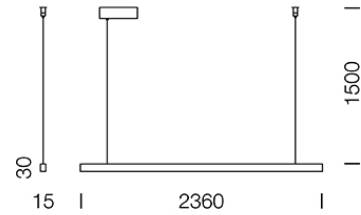

PROJECT : _____
SALE : _____

Product

Dimension

Specification

- SERIES : BABER
- ITEM CODE : BABER-240-4000K
- DESCRIPTION : PENDANT LAMP
- SIZE : W2360 X L15 X H30+1500 (MM)

- INSTALLATION : SURFACE MOUNTED BASE
- DRILL SIZE : -
- WEIGHT : 2 KG
- MATERIAL : ALUMINUM , STEEL , SILICONE RUBBER DIFFUSER
- COLOR : BLACK
- REFLECTOR : -
- DIFFUSER : SILICONE RUBBER
- IP RATING : 20

- LIGHT SOURCES : LED
- SOCKET : -
- WATTS : MAX 50W
- VOLT : -
- CCT : 4000K
- CRI : -
- BEAM ANGLE : -
- LUMEN POWER : 4385LM
- LIFETIME : -

- CONTROL GEAR : LED DRIVER INCLUDED
- ACCESSORIES : -
- REMARKS : -