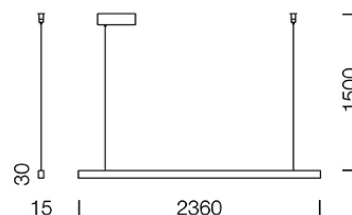

PROJECT : _____

SALE : _____

Product

Dimension

Specification

SERIES	: BABER
ITEM CODE	: BABER-240-3000K
DESCRIPTION	: PENDANT LAMP
SIZE	: W2360 X L15 X H30+1500 (MM)
INSTALLATION	: SURFACE MOUNTED BASE
DRILL SIZE	: -
WEIGHT	: 2 KG
MATERIAL	: ALUMINUM , STEEL , SILICONE RUBBER DIFFUSER
COLOR	: BLACK
REFLECTOR	: -
DIFFUSER	: SILICONE RUBBER
IP RATING	: 20
LIGHT SOURCES	: LED
SOCKET	: -
WATTS	: MAX 50W
VOLT	: -
CCT	: 3000K
CRI	: -
BEAM ANGLE	: -
LUMEN POWER	: 4385LM
LIFETIME	: -
CONTROL GEAR	: LED DRIVER INCLUDED
ACCESSORIES	: -
REMARKS	: -