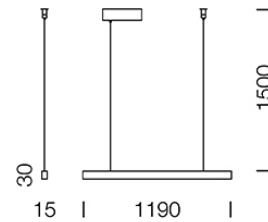

## Dimension

## Specification

SERIES	: BABER
ITEM CODE	: BABER-120-4000K
DESCRIPTION	: PENDANT LAMP
SIZE	: W1190 X L15 X H30+1500 (MM)
INSTALLATION	: SURFACE MOUNTED BASE
DRILL SIZE	: -
WEIGHT	: 1.2 KG
MATERIAL	: ALUMINUM , STEEL , SILICONE RUBBER DIFFUSER
COLOR	: BLACK
REFLECTOR	: -
DIFFUSER	: SILICONE RUBBER
IP RATING	: 20
LIGHT SOURCES	: LED
SOCKET	: -
WATTS	: MAX 25W
VOLT	: -
CCT	: 4000K
CRI	: -
BEAM ANGLE	: -
LUMEN POWER	: 1180LM
LIFETIME	: -
CONTROL GEAR	: LED DRIVER INCLUDED
ACCESSORIES	: -
REMARKS	: -