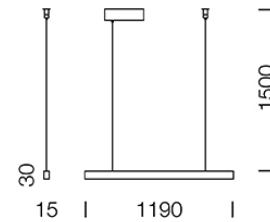

## Dimension

## Specification

SERIES	: BABER
ITEM CODE	: BABER-120-3000K
DESCRIPTION	: PENDANT LAMP
SIZE	: W1190 X L15 X H30+1500 (MM)
INSTALLATION	: SURFACE MOUNTED BASE
DRILL SIZE	: -
WEIGHT	: 1.2 KG
MATERIAL	: ALUMINUM , STEEL , SILICONE RUBBER DIFFUSER
COLOR	: BLACK
REFLECTOR	: -
DIFFUSER	: SILICONE RUBBER
IP RATING	: 20
LIGHT SOURCES	: LED
SOCKET	: -
WATTS	: MAX 25W
VOLT	: -
CCT	: 3000K
CRI	: -
BEAM ANGLE	: -
LUMEN POWER	: 1180LM
LIFETIME	: -
CONTROL GEAR	: LED DRIVER INCLUDED
ACCESSORIES	: -
REMARKS	: -