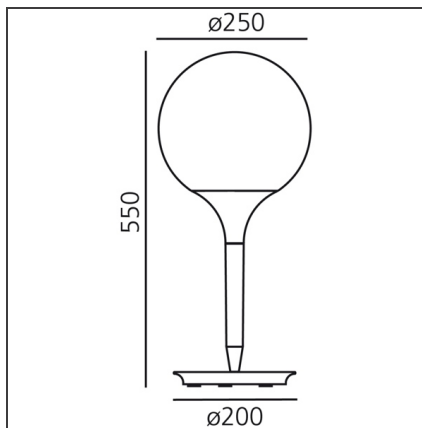

Castore table 25

IP20    

TECHNICAL DRAWINGS

DESIGN BY

Michele De Lucchi, Huub Ubbens

DESCRIPTION

The spherical diffuser design is enhanced by a removable-fitting and tapering luminous stem, that makes the transition from the strong diffuser light to the blind lamp structure area gentle. Base in zamac, stem in thermoplastic resin, blown glass diffuser.

FEATURES

Article Code:	1050010A	Material:	Zamak, polycarbonate, blown glass
Colour:	White	Series:	Design
Installation:	Table	Area contract:	Hospitality, Retail, Residential
Environment:	Indoor	Emission:	Diffused

DIMENSIONS

Height:	cm 55	Impact Resistance:	N/D
Base Diameter:	cm 20	Glow Wire Test:	750

NOT INCLUDED SOURCES

Category:	HALO	Color temperature (K):	3000 K
Number:	1	Class:	A
Watt:	77 W		
Socket:	E27		

ALTERNATIVE SOURCES

Category:	LED
Number:	1
Watt:	15W
Type:	2
Socket:	E27
Class:	A

LUMINAIRE

Watt:	W	Delivered lumens output (lm):	1452lm
Voltage:	220V-240V	CCT:	2900K
		Efficiency:	81%
		Efficacy:	14.52lm/W
		CRI:	100

Notes