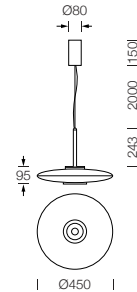

PROJECT : _____
SALE : _____

Lampitude

Product

Dimension

Specification

SERIES	: AURAS
ITEM CODE	: AURAS-PB-SGY
DESCRIPTION	: HANGING LAMP
SIZE	: Ø450 X H(95+243) + 2000 (MM)
INSTALLATION	: SURFACE MOUNTED BASE
DRILL SIZE	: -
WEIGHT	: 3.8 KG
MATERIAL	: ALUMINIUM , GLASS
COLOR	: SPACE GREY
REFLECTOR	: -
DIFFUSER	: SMOKE BLACK GLASS
IP RATING	: 20
LIGHT SOURCES	: LED
WATTS	: 20W
INPUT VOLTAGE	: AC 220-240V 50/60 Hz
OUTPUT VOLTAGE	: -
CCT	: 3000K + 4000K
CRI	: 90
BEAM ANGLE	: 60°
LUMEN POWER	: 490LM
AMBIENT TEMP	: -20°C to +40°C
LIFETIME	: 35,000 Hrs
CONTROL GEAR	: DIMMABLE LED DRIVER INCLUDED
ACCESSORIES	: -
REMARKS	: TRIAC (PHASE-CUT)