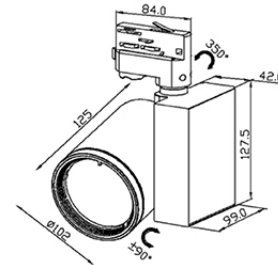

# Lampitude

Product

Dimension

## Specification

SERIES	: AU-TL0053
ITEM CODE	: AU-TL0053W+LT
DESCRIPTION	: ADJUSTABLE TRACK LIGHT
SIZE	: W125 X L144 X H127.5 (MM)
INSTALLATION	: 3 CIRCUITS TRACK LIGHT
DRILL SIZE	: -
WEIGHT	: -
MATERIAL	: ALUMINUM , PC
COLOR	: WHITE
REFLECTOR	: ALUMINUM
DIFFUSER	: -
IP RATING	: 20
LIGHT SOURCES	: LED TUNABLE
SOCKET	: -
WATTS	: 30W
VOLT	: 220-240VAC 50Hz
CCT	: 2700K (2000LM ±10%)-5000K (2200LM ±10%)
CRI	: >80 SDCM ≤6
BEAM ANGLE	: 24°
LUMEN POWER	: 2000-2200 LM
LIFETIME	: 40,000 Hrs
CONTROL GEAR	: ISOLATE CONSTANT CURRENT BLE MESH CONTROL
ACCESSORIES	: -
REMARKS	: ANSI CC78.377 , TA -20°C~45°C