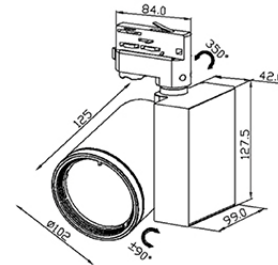

PROJECT : _____
SALE : _____

Lampitude

Product

Dimension

Specification

SERIES	: AU-TL0053
ITEM CODE	: AU-TL0053BLK+LT
DESCRIPTION	: ADJUSTABLE TRACK LIGHT
SIZE	: W125 X L144 X H127.5 (MM)
INSTALLATION	: 3 CIRCUITS TRACK LIGHT
DRILL SIZE	: -
WEIGHT	: -
MATERIAL	: ALUMINUM , PC
COLOR	: BLACK
REFLECTOR	: ALUMINUM
DIFFUSER	: -
IP RATING	: 20
LIGHT SOURCES	: LED TUNABLE
SOCKET	: -
WATTS	: 30W
VOLT	: 220-240VAC 50Hz
CCT	: 2700K (2000LM ±10%)-5000K (2200LM ±10%)
CRI	: >80 SDCM ≤6
BEAM ANGLE	: 24°
LUMEN POWER	: 2000-2200 LM
LIFETIME	: 40000 Hrs
CONTROL GEAR	: ISOLATE CONSTANT CURRENT BLE MESH CONTROL
ACCESSORIES	: -
REMARKS	: ANSI CC78.377 , TA -20°C~45°C