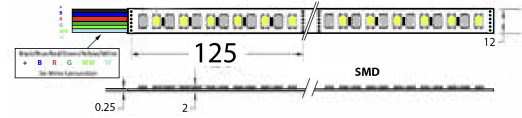

PROJECT : _____
SALE : _____

Lampitude

Product

Dimension

Specification

SERIES	: LI SMART LED STRIP LIGHT
ITEM CODE	: AU-ST224RGBCX+LT
DESCRIPTION	: LED STRIP INDOOR TUNABLE WHITE + RGB
SIZE	: W12 X L5000 (MM) , 5 M/ROLL
INSTALLATION	: SURFACE MOUNTED IN ALUMINIUM PROFILE
DRILL SIZE	: -
WEIGHT	: - KG
MATERIAL	: FLEXIBLE CIRCUITBOARD
COLOR	: WHITE
REFLECTOR	: -
DIFFUSER	: -
IP RATING	: 20
LIGHT SOURCES	: SMD RGB + TUNABLE WHITE
SOCKET	: -
WATTS	: 19.2W/M
VOLTAGE	: 24V DC
CCT	: TUNABLE WHITE 2700 - 6500K
CRI	: >80
BEAM ANGLE	: 120D
LUMEN POWER	: -
LIFETIME	: 35,000 Hr
CONTROL GEAR	: LED DRIVER NOT INCLUDED
ACCESSORIES	: -
REMARKS	: DRIVER CODE. CGCT-AU-A1BLRGBCX-CV+LT