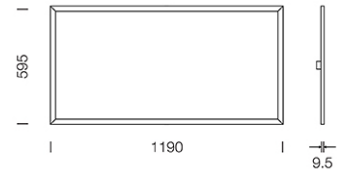

PROJECT : _____

SALE : _____

Lampitude®
TURN ON YOUR ATTITUDE

Product

Dimension

Bluetooth® 4.0

COLOUR RENDERING CRI>80

Specification