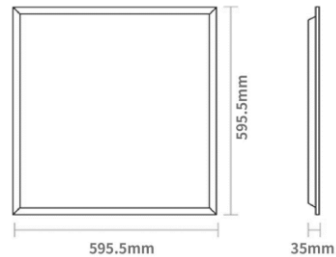

PROJECT : _____
SALE : _____

Product

Dimension

Specification

SERIES	: AU-LW-BL
ITEM CODE	: AU-LW-BL6060-CX30-LT
DESCRIPTION	: TUNABLE LED PANEL
SIZE	: W595.5 x L595.5 x H35 mm
WEIGHT	: 1.8 kg
INSTALLATION	: RECESS MOUNTED (ON T-BAR)
DRILL SIZE	: -
MATERIAL	: ALUMINIUM, POLYSTYRENE
COLOR	: WHITE
REFLECTOR	: -
DIFFUSER	: -
IP RATING	: 44
LIGHT SOURCES	: LED
INPUT VOLTAGE	: AC 220-240 V, 50/60 Hz
POWER (WATTS)	: 32W
LUMENS	: 3749lm@2700K / 3846lm@5000K
BEAM ANGLE	: DIFFUSED BEAM
CCT	: 2700K-5000K
CRI	: ≥80
AMBIENT TEMP.	: -20°C to +40°C
LIFETIME	: 35,000 Hrs
CONTROL GEAR	: -
ACCESSORIES	: -
REMARKS	: LI SMART DEVICE