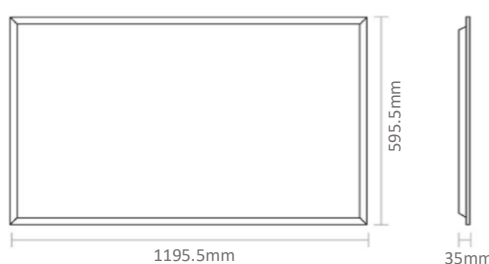

PROJECT : _____

SALE : _____

Lampitude

Product

Dimension

Specification

SERIES	:	AU-LW-BL
ITEM CODE	:	AU-LW-BL1260-CX50-LT
DESCRIPTION	:	TUNABLE LED PANEL
SIZE	:	W595.5 x 1195.5 x H35 mm
WEIGHT	:	3.1 kg
INSTALLATION	:	RECESS MOUNTED (ON T-BAR)
DRILL SIZE	:	-
MATERIAL	:	ALUMINIUM, POLYSTYRENE
COLOR	:	WHITE
REFLECTOR	:	-
DIFFUSER	:	FROSTED
IP RATING	:	20
LIGHT SOURCES	:	LED
INPUT VOLTAGE	:	AC 220-240 V, 50/60 Hz
POWER (WATTS)	:	50W
LUMENS	:	5156lm@2700K / 5542lm@5000K
BEAM ANGLE	:	DIFFUSED BEAM
CCT	:	2700K-5000K
CRI	:	≥80
AMBIENT TEMP.	:	-20°C to +40°C
LIFETIME	:	35,000 Hrs
CONTROL GEAR	:	-
ACCESSORIES	:	-
REMARKS	:	LI SMART DEVICE