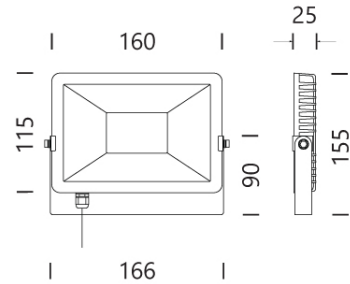

## Dimension

## Specification

SERIES	: AU-AC-WL0016+B-RGBCX
ITEM CODE	: AU-AC-WL0016+B-RGBCX
DESCRIPTION	: FLOOD LIGHT LI
SIZE	: W166 X L25 X H155 (MM)
INSTALLATION	: -
DRILL SIZE	: -
WEIGHT	: -
MATERIAL	: SPCC , PLASTIC
COLOR	: BLACK
REFLECTOR	: -
DIFFUSER	: -
IP RATING	: 65
LIGHT SOURCES	: SMD LEDs
SOCKET	: -
WATTS	: COOL WHITE , WARM WHITE 8W / RED , GREEN , BLUE 6.5W
VOLT	: 220-240V ac 50Hz
CCT	: 2700-5000K
CRI	: >80
BEAM ANGLE	: 90°
LUMEN POWER	: 750-800LM
LIFETIME	: 25,000Hrs
CONTROL GEAR	: BUILT-IN BLE DRIVER
ACCESSORIES	: -
REMARKS	: -