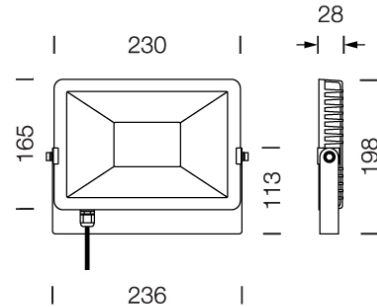

PROJECT : _____
SALE : _____

Lampitude

Product

Dimension

**Li
SMART**

Specification

SERIES	: AU-AC-WL0015+B-RGBCX
ITEM CODE	: AU-AC-WL0015+B-RGBCX
DESCRIPTION	: FLOOD LIGHT LI
SIZE	: W236 X L28 X H198 (MM)
INSTALLATION	: -
DRILL SIZE	: -
WEIGHT	: -
MATERIAL	: SPCC , PLASTIC
COLOR	: BLACK
REFLECTOR	: -
DIFFUSER	: -
IP RATING	: 65
LIGHT SOURCES	: SMD LEDs
SOCKET	: -
WATTS	: COOL WHITE , WARM WHITE 20W / RED , GREEN , BLUE 15W
VOLT	: 220-240V ac 50Hz
CCT	: 2700-5000K
CRI	: >80
BEAM ANGLE	: 90°
LUMEN POWER	: 2550-2700LM
LIFETIME	: 25,000Hrs
CONTROL GEAR	: BUILT-IN BLE DRIVER
ACCESSORIES	: -
REMARKS	: -