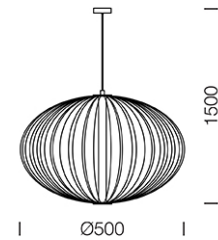

## Dimension

## Specification

ITEM CODE	:	PL-18012BRA
SERIES	:	ATOM
BRAND	:	LAMPTITUDE
LAMP TYPE	:	LED
LAMP BASE	:	LED 5W 2700-2900K
DESCRIPTION	:	PENDANT LAMP
INSTALLATION	:	SURFACE MOUNTED BASE
MATERIAL	:	BRASS METAL, ACRYLIC
COLOR	:	BRASS
CONTROL GEAR	:	LED DRIVER INCLUDED
REFLECTOR	:	N/A