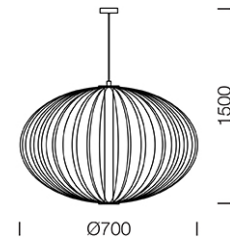

PROJECT : _____

SALE : _____

Lamptitude®
TURN ON YOUR ATTITUDE

Product

Dimension

Specification

ITEM CODE	:	PL-18011BRA
SERIES	:	ATOM
BRAND	:	LAMPTITUDE
LAMP TYPE	:	LED
LAMP BASE	:	LED 5W 2700-2900K
DESCRIPTION	:	PENDANT LAMP
INSTALLATION	:	SURFACE MOUNTED BASE
MATERIAL	:	BRASS METAL, ACRYLIC
COLOR	:	BRASS
CONTROL GEAR	:	LED DRIVER INCLUDED
REFLECTOR	:	N/A