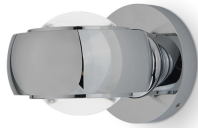

PROJECT : _____
SALE : _____

Lampitude

Product

Dimension

Specification

SERIES	: ASTRIN
ITEM CODE	: ASTRIN-W-DCH
DESCRIPTION	: WALL LAMP
SIZE	: W83 X H74 X D105.6 (MM)
INSTALLATION	: SURFACE MOUNTED WALL
DRILL SIZE	: -
WEIGHT	: 0.53 KG
MATERIAL	: ALUMINIUM , GLASS
COLOR	: DARK CHROME
REFLECTOR	: -
DIFFUSER	: CONVEX LENS
IP RATING	: 20
LIGHT SOURCES	: LED DOB
WATTS	: 2 X 4W
INPUT VOLTAGE	: AC 220-240V 50/60 Hz
OUTPUT VOLTAGE	: -
CCT	: 3000K
CRI	: ≥ 90
BEAM ANGLE	: 90°
LUMEN POWER	: 410LM
AMBIENT TEMP	: -20°C TO +40°C
LIFETIME	: 35,000 Hrs
CONTROL GEAR	: LED DRIVER INCLUDED
ACCESSORIES	: -
REMARKS	: NON-DIM