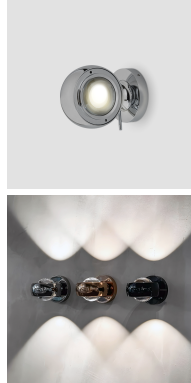

PROJECT : _____
SALE : _____

Lampitude

Product

Dimension

Specification

SERIES	: ASTRIN
ITEM CODE	: ASTRIN-W-DCH
DESCRIPTION	: WALL LAMP
SIZE	: W83 X H74 X D105.6 (MM)
INSTALLATION	: SURFACE MOUNTED WALL
DRILL SIZE	: -
WEIGHT	: 0.53 KG
MATERIAL	: ALUMINIUM , GLASS
COLOR	: DARK CHROME
REFLECTOR	: -
DIFFUSER	: CONVEX LENS
IP RATING	: 20
LIGHT SOURCES	: LED DOB
WATTS	: 2 X 4W
INPUT VOLTAGE	: AC 220-240V 50/60 Hz
OUTPUT VOLTAGE	: -
CCT	: 3000K
CRI	: ≥ 90
BEAM ANGLE	: 90°
LUMEN POWER	: 410LM
AMBIENT TEMP	: -20°C TO +40°C
LIFETIME	: 35,000 Hrs
CONTROL GEAR	: LED DRIVER INCLUDED
ACCESSORIES	: -
REMARKS	: NON-DIM