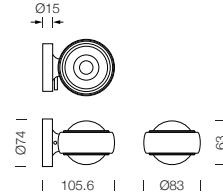

PROJECT : _____
SALE : _____

Lampitude

Product

Dimension

Specification

SERIES	: ASTRIN
ITEM CODE	: ASTRIN-W-DCH
DESCRIPTION	: WALL LAMP
SIZE	: W83 X H74 X D105.6 (MM)
INSTALLATION	: SURFACE MOUNTED WALL
DRILL SIZE	: -
WEIGHT	: 0.53 KG
MATERIAL	: ALUMINIUM , GLASS
COLOR	: DARK CHROME
REFLECTOR	: -
DIFFUSER	: CONVEX LENS
IP RATING	: 20
LIGHT SOURCES	: LED DOB
WATTS	: 2 X 4W
INPUT VOLTAGE	: AC 220-240V 50/60 Hz
OUTPUT VOLTAGE	: -
CCT	: 3000K
CRI	: ≥ 90
BEAM ANGLE	: 90°
LUMEN POWER	: 410LM
AMBIENT TEMP	: -20°C TO +40°C
LIFETIME	: 35,000 Hrs
CONTROL GEAR	: LED DRIVER INCLUDED
ACCESSORIES	: -
REMARKS	: NON-DIM