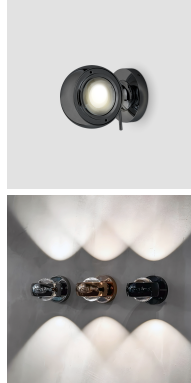

PROJECT : _____
 SALE : _____

Lampitude

Product

Dimension

Specification

SERIES	: ASTRIN
ITEM CODE	: ASTRIN-W-BK
DESCRIPTION	: WALL LAMP
SIZE	: W83 X H74 X D105.6 (MM)
INSTALLATION	: SURFACE MOUNTED WALL
DRILL SIZE	: -
WEIGHT	: 0.53 KG
MATERIAL	: ALUMINIUM , GLASS
COLOR	: SHINY BLACK
REFLECTOR	: -
DIFFUSER	: CONVEX LENS
IP RATING	: 20
LIGHT SOURCES	: LED DOB
WATTS	: 2 X 4W
INPUT VOLTAGE	: AC 220-240V 50/60 Hz
OUTPUT VOLTAGE	: -
CCT	: 3000K
CRI	: ≥90
BEAM ANGLE	: 90°
LUMEN POWER	: 410LM
AMBIENT TEMP	: -20°C TO +40°C
LIFETIME	: 35,000 Hrs
CONTROL GEAR	: LED DRIVER INCLUDED
ACCESSORIES	: -
REMARKS	: NON-DIM