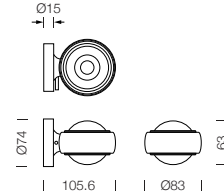

PROJECT : _____
 SALE : _____

Lampitude

Product

Dimension

Specification

SERIES	: ASTRIN
ITEM CODE	: ASTRIN-W-BK
DESCRIPTION	: WALL LAMP
SIZE	: W83 X H74 X D105.6 (MM)
INSTALLATION	: SURFACE MOUNTED WALL
DRILL SIZE	: -
WEIGHT	: 0.53 KG
MATERIAL	: ALUMINIUM , GLASS
COLOR	: SHINY BLACK
REFLECTOR	: -
DIFFUSER	: CONVEX LENS
IP RATING	: 20
LIGHT SOURCES	: LED DOB
WATTS	: 2 X 4W
INPUT VOLTAGE	: AC 220-240V 50/60 Hz
OUTPUT VOLTAGE	: -
CCT	: 3000K
CRI	: ≥90
BEAM ANGLE	: 90°
LUMEN POWER	: 410LM
AMBIENT TEMP	: -20°C TO +40°C
LIFETIME	: 35,000 Hrs
CONTROL GEAR	: LED DRIVER INCLUDED
ACCESSORIES	: -
REMARKS	: NON-DIM