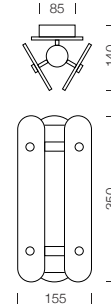

PROJECT : _____
 SALE : _____

Product

Dimension

Specification

SERIES	: ARY
ITEM CODE	: ARY-W
DESCRIPTION	: WALL LAMP
SIZE	: W155 X H350 X D140 (MM)
INSTALLATION	: SURFACE MOUNTED WALL
DRILL SIZE	: -
WEIGHT	: 2.6 KG
MATERIAL	: ALUMINIUM , MARBLE
COLOR	: BRASS
REFLECTOR	: -
DIFFUSER	: FROSTED
IP RATING	: 20
LIGHT SOURCES	: LED
WATTS	: 12W
INPUT VOLTAGE	: AC 220-240V 50/60 Hz
OUTPUT VOLTAGE	: -
CCT	: 3000K
CRI	: -
BEAM ANGLE	: DIFFUSED BEAM
LUMEN POWER	: -
AMBIENT TEMP	: -10°C to +40°C
LIFETIME	: 30,000 Hrs
CONTROL GEAR	: NON-DIM LED DRIVER INCLUDED
ACCESSORIES	: -
REMARKS	: NON-DIM