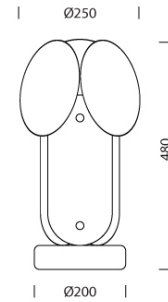

## Dimension

## Specification

SERIES	: ARY
ITEM CODE	: ARY-T
DESCRIPTION	: TABLE LAMP
SIZE	: Ø250 X H480 (MM)
INSTALLATION	: STANDING LAMP
DRILL SIZE	: -
WEIGHT	: 7.6 KG
MATERIAL	: ALUMINUM , MARBLE , GLASS
COLOR	: MARBLE , BRASS
REFLECTOR	: -
DIFFUSER	: -
IP RATING	: 20
LIGHT SOURCES	: LED
SOCKET	: -
WATTS	: 13.6W
VOLT	: -
CCT	: 3000K
CRI	: -
BEAM ANGLE	: -
LUMEN POWER	: -
LIFETIME	: -
CONTROL GEAR	: LED DRIVER INCLUDED
ACCESSORIES	: -
REMARKS	: -