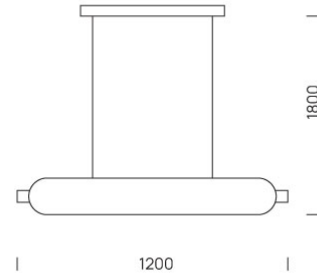

## Dimension

## Specification

SERIES	: ARY
ITEM CODE	: ARY-PL
DESCRIPTION	: PENDANT LAMP
SIZE	: L1200 x W115 x H1800 (MM)
INSTALLATION	: SURFACE MOUNTED
DRILL SIZE	: -
WEIGHT	: 7.6 KG
MATERIAL	: ALUMINUM , MABLE , GLASS
COLOR	: BRASS
REFLECTOR	: -
DIFFUSER	: -
IP RATING	: 20
LIGHT SOURCES	: LED
SOCKET	: -
WATTS	: 30W
INPUT VOLTAGE	: -
OUTPUT VOLTAGE	: -
CCT	: 3000K
CRI	: -
BEAM ANGLE	: -
LUMEN POWER	: -
LIFETIME	: -
CONTROL GEAR	: LED DRIVER INCLUDED
ACCESSORIES	: -
REMARKS	: -