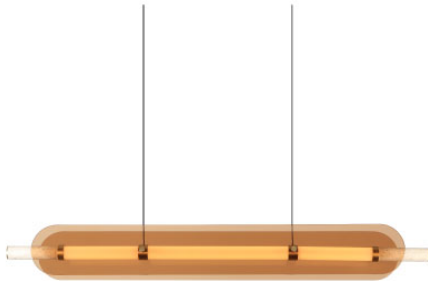

## Dimension

## Specification

SERIES	: ARY
ITEM CODE	: ARY-PL
DESCRIPTION	: PENDANT LAMP
SIZE	: L1200 x W115 x H1800 (MM)
INSTALLATION	: SURFACE MOUNTED
DRILL SIZE	: -
WEIGHT	: 7.6 KG
MATERIAL	: ALUMINUM , MABLE , GLASS
COLOR	: BRASS
REFLECTOR	: -
DIFFUSER	: -
IP RATING	: 20
LIGHT SOURCES	: LED
SOCKET	: -
WATTS	: 30W
INPUT VOLTAGE	: -
OUTPUT VOLTAGE	: -
CCT	: 3000K
CRI	: -
BEAM ANGLE	: -
LUMEN POWER	: -
LIFETIME	: -
CONTROL GEAR	: LED DRIVER INCLUDED
ACCESSORIES	: -
REMARKS	: -