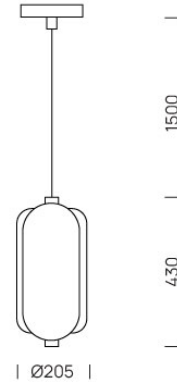

PROJECT : _____
SALE : _____

Lampitude

Product

Dimension

Specification

SERIES	: ARY
ITEM CODE	: ARY-P
DESCRIPTION	: PENDANT LAMP
SIZE	: Ø205 X H430+H1500 (MM)
INSTALLATION	: SURFACE MOUNTED
DRILL SIZE	: -
WEIGHT	: 3.7 KG
MATERIAL	: ALUMINUM , MARBLE , GLASS
COLOR	: BRASS
REFLECTOR	: -
DIFFUSER	: -
IP RATING	: -
LIGHT SOURCES	: LED
SOCKET	: -
WATTS	: 7W
VOLT	: -
CCT	: 3000K
CRI	: -
BEAM ANGLE	: -
LUMEN POWER	: -
LIFETIME	: -
CONTROL GEAR	: LED DRIVER INCLUDED
ACCESSORIES	: -
REMARKS	: -