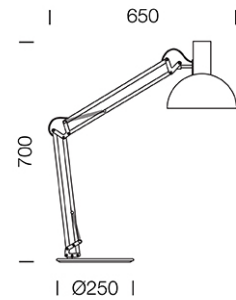

## Dimension

## Specification

ITEM CODE	:	75145003
SERIES	:	ARKI
BRAND	:	LAMPTITUDE
LAMP TYPE	:	COMPACT FLUORESCENT OR LED
LAMP BASE	:	1*E27 MAX 15W
DESCRIPTION	:	TABLE LAMP
INSTALLATION	:	STANDING LAMP
MATERIAL	:	POWDER COATED STEEL
COLOR	:	BLACK
CONTROL GEAR	:	N/A
REFLECTOR	:	N/A