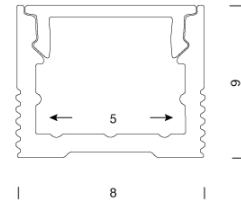

PRODUCT : \_\_\_\_\_  
SALE : \_\_\_\_\_

Product

Dimension

Specification

SERIES : ALP  
ITEM CODE : ALP-G  
DESCRIPTION : PROFILE STRIP LIGHT  
INSTALLATION : SHALLOW SURFACED PROFILE  
  
MATERIAL : EXTRUDED ALUMINUM , ACRYLIC  
COLOR : ALUMINUM , OPAL  
DIFFUSER : OPAL ACRYLIC  
CONTROL GEAR : -  
ACCESSORIES : -  
REMARKS : -