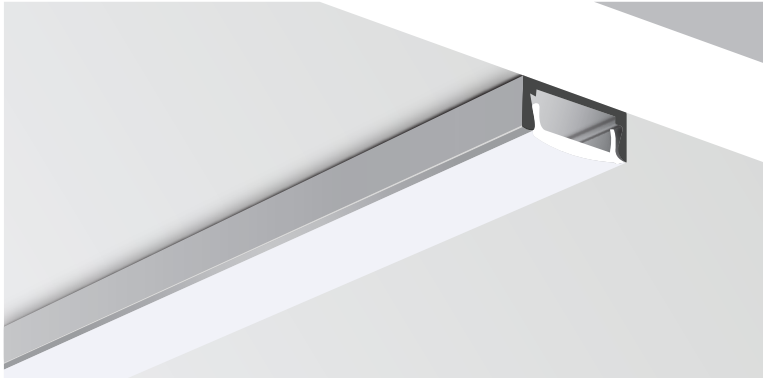

PROJECT : _____

SALE : _____

Lampitude®
TURN ON YOUR ATTITUDE

Product

Dimension

Specification

ITEM CODE	:	ALP-E-3M
SERIES	:	ALP
BRAND	:	LAMPITUDE
DESCRIPTION	:	PROFILE STRIP LIGHT
INSTALLATION	:	SHALLOW SURFACED PROFILE
MATERIAL	:	EXTRUDED ALUMINIUM, ACRYLIC
COLOR	:	ALUMINIUM, OPAL
CONTROL GEAR	:	N/A
DIFFUSER	:	OPAL ACRYLIC