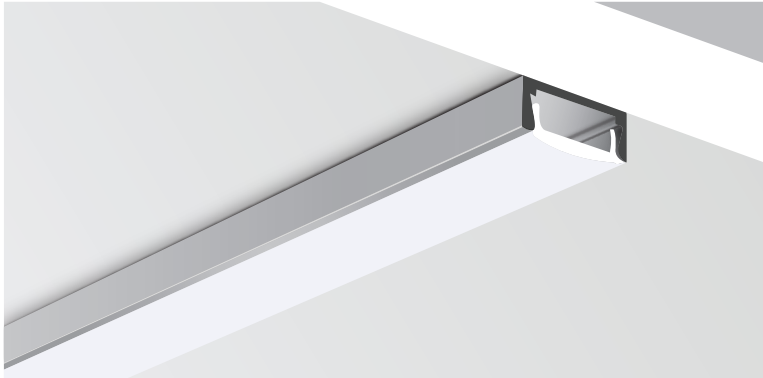

PROJECT : _____

SALE : _____

Lampitude®
TURN ON YOUR ATTITUDE

Product

Dimension

Specification

ITEM CODE	:	ALP-E-1M
SERIES	:	ALP
BRAND	:	LAMPTITUDE
DESCRIPTION	:	PROFILE STRIP LIGHT
INSTALLATION	:	SHALLOW SURFACED PROFILE
MATERIAL	:	EXTRUDED ALUMINIUM, ACRYLIC
COLOR	:	ALUMINIUM, OPAL
CONTROL GEAR	:	N/A
DIFFUSER	:	OPAL ACRYLIC