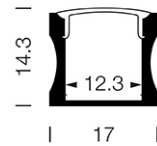

PROJECT : _____

SALE : _____

Lampitude®
TURN ON YOUR ATTITUDE

Product

Dimension

Specification

ITEM CODE	:	ALP-D-3M
SERIES	:	ALP
BRAND	:	LAMPITUDE
DESCRIPTION	:	PROFILE STRIP LIGHT
INSTALLATION	:	DEEP RECESSED PROFILE
MATERIAL	:	EXTRUDED ALUMINIUM, ACRYLIC
COLOR	:	ALUMINIUM, OPAL
CONTROL GEAR	:	N/A
DIFFUSER	:	OPAL ACRYLIC