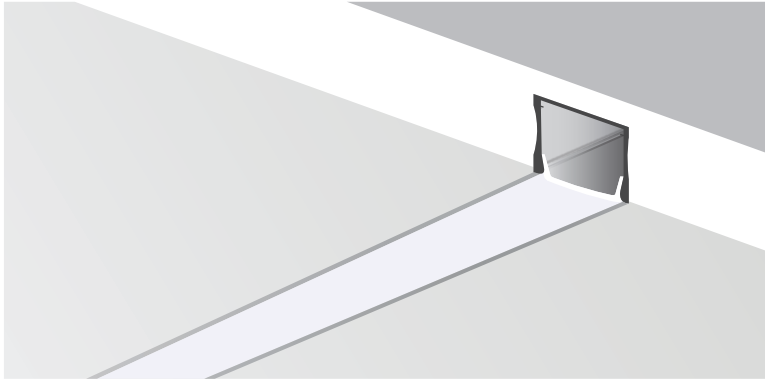

PROJECT : _____

SALE : _____

Lampitude®
TURN ON YOUR ATTITUDE

Product

Dimension

Specification

ITEM CODE	:	ALP-D-3M
SERIES	:	ALP
BRAND	:	LAMPITUDE
DESCRIPTION	:	PROFILE STRIP LIGHT
INSTALLATION	:	DEEP RECESSED PROFILE
MATERIAL	:	EXTRUDED ALUMINIUM, ACRYLIC
COLOR	:	ALUMINIUM, OPAL
CONTROL GEAR	:	N/A
DIFFUSER	:	OPAL ACRYLIC