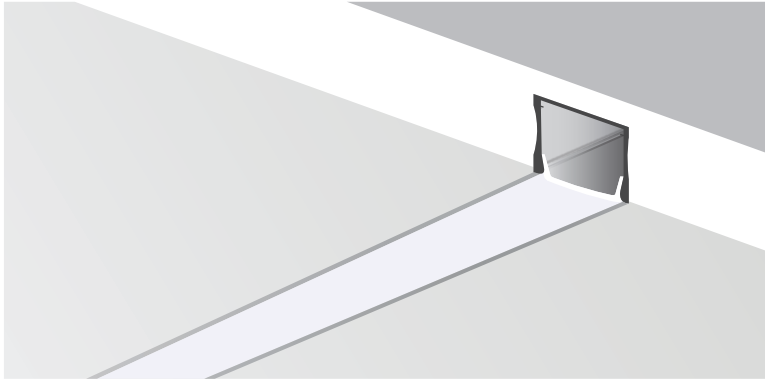

## Dimension

## Specification

ITEM CODE	:	ALP-D-1M
SERIES	:	ALP
BRAND	:	LAMPITUDE
DESCRIPTION	:	PROFILE STRIP LIGHT
INSTALLATION	:	DEEP RECESSED PROFILE
MATERIAL	:	EXTRUDED ALUMINIUM, ACRYLIC
COLOR	:	ALUMINIUM, OPAL
CONTROL GEAR	:	N/A
DIFFUSER	:	OPAL ACRYLIC