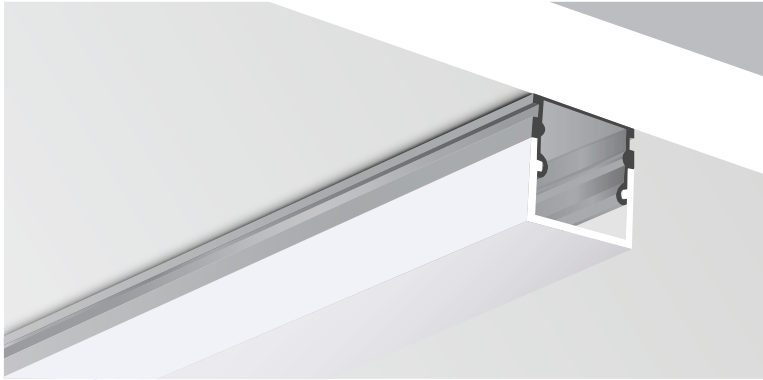

## Dimension

## Specification

ITEM CODE	:	ALP-C-3M
SERIES	:	ALP
BRAND	:	LAMPTITUDE
DESCRIPTION	:	PROFILE STRIP LIGHT
INSTALLATION	:	3 SIDES SURFACED PROFILE
MATERIAL	:	EXTRUDED ALUMINIUM, ACRYLIC
COLOR	:	ALUMINIUM, OPAL
CONTROL GEAR	:	N/A
DIFFUSER	:	OPAL ACRYLIC