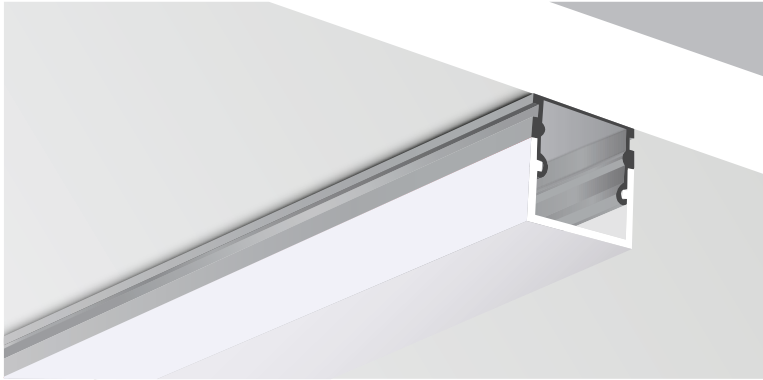

## Dimension

## Specification

|              |   |                             |
|--------------|---|-----------------------------|
| ITEM CODE    | : | ALP-C-1M                    |
| SERIES       | : | ALP                         |
| BRAND        | : | LAMPITUDE                   |
| DESCRIPTION  | : | PROFILE STRIP LIGHT         |
| INSTALLATION | : | 3 SIDES SURFACED PROFILE    |
| MATERIAL     | : | EXTRUDED ALUMINIUM, ACRYLIC |
| COLOR        | : | ALUMINIUM, OPAL             |
| CONTROL GEAR | : | N/A                         |
| DIFFUSER     | : | OPAL ACRYLIC                |