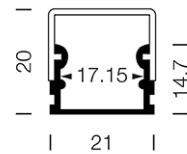

## Dimension

## Specification

|              |   |                             |
|--------------|---|-----------------------------|
| ITEM CODE    | : | ALP-C-1M                    |
| SERIES       | : | ALP                         |
| BRAND        | : | LAMPITUDE                   |
| DESCRIPTION  | : | PROFILE STRIP LIGHT         |
| INSTALLATION | : | 3 SIDES SURFACED PROFILE    |
| MATERIAL     | : | EXTRUDED ALUMINIUM, ACRYLIC |
| COLOR        | : | ALUMINIUM, OPAL             |
| CONTROL GEAR | : | N/A                         |
| DIFFUSER     | : | OPAL ACRYLIC                |