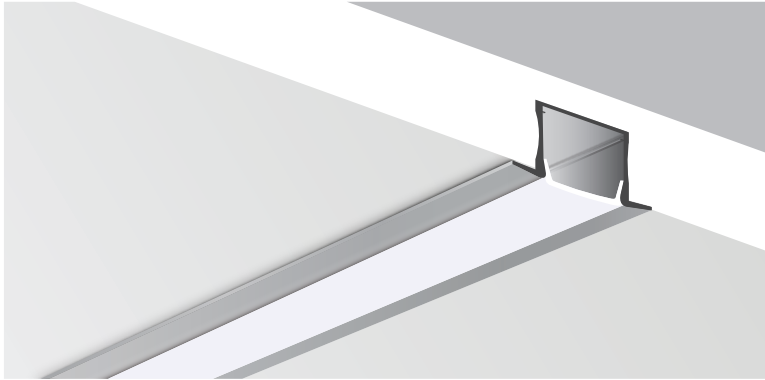

PROJECT : _____

SALE : _____

Lampitude®
TURN ON YOUR ATTITUDE

Product

Dimension

Specification

ITEM CODE	:	ALP-B-3M
SERIES	:	ALP
BRAND	:	LAMPTITUDE
DESCRIPTION	:	PROFILE STRIP LIGHT
INSTALLATION	:	DEEP RECESSED PROFILE
MATERIAL	:	EXTRUDED ALUMINIUM, ACRYLIC
COLOR	:	ALUMINIUM, OPAL
CONTROL GEAR	:	N/A
DIFFUSER	:	OPAL ACRYLIC