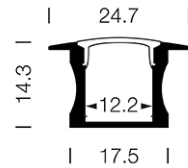

PROJECT : _____

SALE : _____

Lampitude®
TURN ON YOUR ATTITUDE

Product

Dimension

Specification

ITEM CODE	:	ALP-B-3M
SERIES	:	ALP
BRAND	:	LAMPTITUDE
DESCRIPTION	:	PROFILE STRIP LIGHT
INSTALLATION	:	DEEP RECESSED PROFILE
MATERIAL	:	EXTRUDED ALUMINIUM, ACRYLIC
COLOR	:	ALUMINIUM, OPAL
CONTROL GEAR	:	N/A
DIFFUSER	:	OPAL ACRYLIC