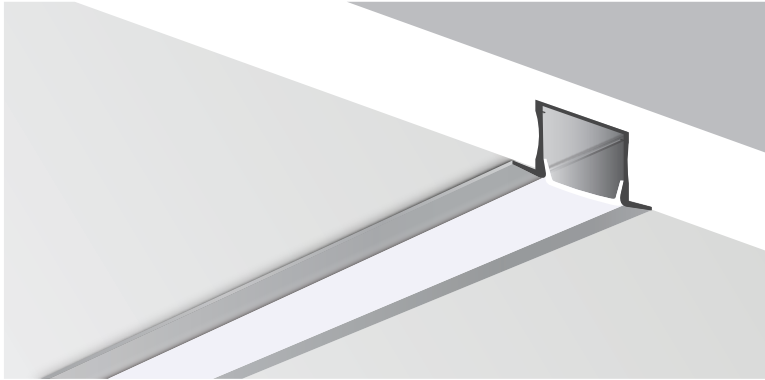

PROJECT : _____

SALE : _____

Lampitude®
TURN ON YOUR ATTITUDE

Product

Dimension

Specification

ITEM CODE	:	ALP-B-1M
SERIES	:	ALP
BRAND	:	LAMPTITUDE
DESCRIPTION	:	PROFILE STRIP LIGHT
INSTALLATION	:	DEEP RECESSED PROFILE
MATERIAL	:	EXTRUDED ALUMINIUM, ACRYLIC
COLOR	:	ALUMINIUM, OPAL
CONTROL GEAR	:	N/A
DIFFUSER	:	OPAL ACRYLIC