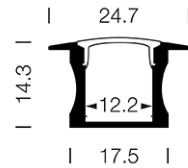

PROJECT : _____

SALE : _____

Lampitude®
TURN ON YOUR ATTITUDE

Product

Dimension

Specification

ITEM CODE	:	ALP-B-1M
SERIES	:	ALP
BRAND	:	LAMPTITUDE
DESCRIPTION	:	PROFILE STRIP LIGHT
INSTALLATION	:	DEEP RECESSED PROFILE
MATERIAL	:	EXTRUDED ALUMINIUM, ACRYLIC
COLOR	:	ALUMINIUM, OPAL
CONTROL GEAR	:	N/A
DIFFUSER	:	OPAL ACRYLIC