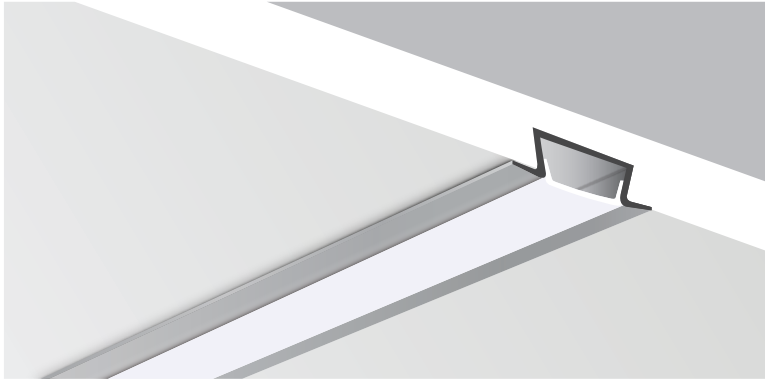

PROJECT : _____

SALE : _____

Lampitude®
TURN ON YOUR ATTITUDE

Product

Dimension

Specification

ITEM CODE	:	ALP-A-3M
SERIES	:	ALP
BRAND	:	LAMPTITUDE
DESCRIPTION	:	PROFILE STRIP LIGHT
INSTALLATION	:	SHALLOW RECESSED PROFILE
MATERIAL	:	EXTRUDED ALUMINIUM, ACRYLIC
COLOR	:	ALUMINIUM, OPAL
CONTROL GEAR	:	N/A
DIFFUSER	:	OPAL ACRYLIC