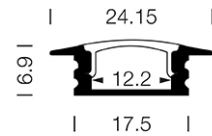

PROJECT : _____

SALE : _____

Lampitude®
TURN ON YOUR ATTITUDE

Product

Dimension

Specification

ITEM CODE	:	ALP-A-3M
SERIES	:	ALP
BRAND	:	LAMPTITUDE
DESCRIPTION	:	PROFILE STRIP LIGHT
INSTALLATION	:	SHALLOW RECESSED PROFILE
MATERIAL	:	EXTRUDED ALUMINIUM, ACRYLIC
COLOR	:	ALUMINIUM, OPAL
CONTROL GEAR	:	N/A
DIFFUSER	:	OPAL ACRYLIC