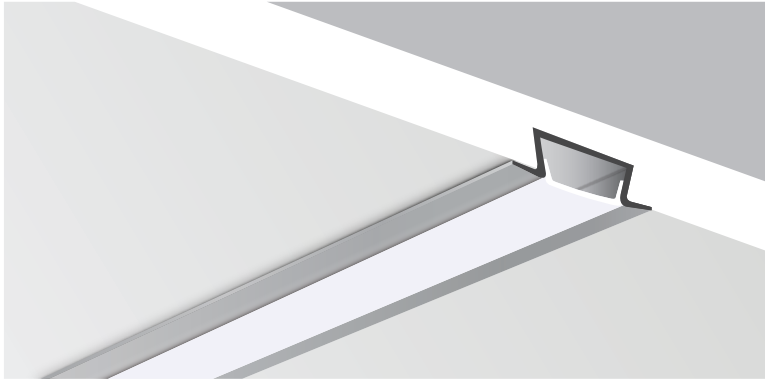

## Dimension

## Specification

ITEM CODE	:	ALP-A-1M
SERIES	:	ALP
BRAND	:	LAMPTITUDE
DESCRIPTION	:	PROFILE STRIP LIGHT
INSTALLATION	:	SHALLOW RECESSED PROFILE
MATERIAL	:	EXTRUDED ALUMINIUM, ACRYLIC
COLOR	:	ALUMINIUM, OPAL
CONTROL GEAR	:	N/A
DIFFUSER	:	OPAL ACRYLIC