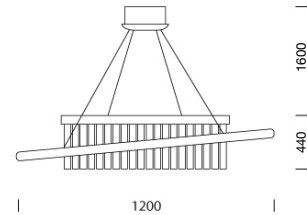

PROJECT : _____
SALE : _____

Lampitude

Product

Dimension

Specification

SERIES	: ALBIT
ITEM CODE	: ALBIT-PL
DESCRIPTION	: PENDANT LAMP
SIZE	: W440 X L1200 XH270 + 1600 (MM)
INSTALLATION	: SURFACE MOUNTED BASE
DRILL SIZE	: -
WEIGHT	: 6.8 KG
MATERIAL	: IRON , ALUMINIUM , GLASS
COLOR	: BLACK
REFLECTOR	: -
DIFFUSER	: -
IP RATING	: 20
LIGHT SOURCES	: LED
WATTS	: 48W
INPUT VOLTAGE	: AC 220-240V 50/60 Hz
OUTPUT VOLTAGE	: -
CCT	: 3000K
CRI	: 80
BEAM ANGLE	: -
LUMEN POWER	: -
AMBIENT TEMP	: -20°C TO +40°C
LIFETIME	: 30,000 Hrs
CONTROL GEAR	: NON-DIMMABLE LED DRIVER INCLUDED
ACCESSORIES	: -
REMARKS	: NON-DIM