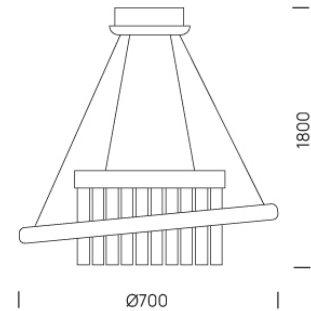

PROJECT : _____
SALE : _____

Lampitude

Product

Dimension

Specification

SERIES	: ALBIT
ITEM CODE	: ALBIT-P
DESCRIPTION	: PENDANT LAMP
SIZE	: Ø700 x H1800 (MM)
INSTALLATION	: SURFACE MOUNTED
DRILL SIZE	: -
WEIGHT	: 5 KG
MATERIAL	: IRON , ALUMINUM , GLASS
COLOR	: SATIN BLACK
REFLECTOR	: -
DIFFUSER	: -
IP RATING	: 20
LIGHT SOURCES	: LED
SOCKET	: -
WATTS	: 53W
INPUT VOLTAGE	: -
OUTPUT VOLTAGE	: -
CCT	: 3000K
CRI	: -
BEAM ANGLE	: -
LUMEN POWER	: -
LIFETIME	: -
CONTROL GEAR	: LED DRIVER INCLUDED
ACCESSORIES	: -
REMARKS	: -