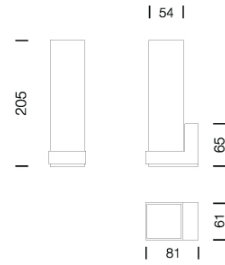

PROJECT : _____
SALE : _____

Product

Dimension

Specification

SERIES	: AKITO-W
ITEM CODE	: AKITO-W-CH
DESCRIPTION	: WALL LAMP
SIZE	: W61 X H205 X D81 (mm)
INSTALLATION	: SURFACE MOUNTED WALL
DRILL SIZE	: -
WEIGHT	: 0.8 KG
MATERIAL	: STAINLESS STEEL , OPAL GLASS
COLOR	: CHROME
REFLECTOR	: N/A
DIFFUSER	: N/A
IP RATING	: 20
LIGHT SOURCES	: NOT INCLUDED
SOCKET	: LED OR INCANDESCENT
WATTS	: 1xE14 MAX 8W
VOLT	: 220-240V 50/60Hz
CCT	: -
CRI	: -
BEAM ANGLE	: -
LUMEN POWER	: -
LIFETIME	: -
CONTROL GEAR	: -
ACCESSORIES	: -
REMARKS	: -

PROJECT : _____
 SALE : _____

Product **Dimension**

Specification

SERIES	: AKITO-W
ITEM CODE	: AKITO-W-WH
DESCRIPTION	: WALL LAMP
SIZE	: W61 X H205 X D81 (mm)
INSTALLATION	: SURFACE MOUNTED WALL
DRILL SIZE	: -
WEIGHT	: 0.8 KG
MATERIAL	: ALUMINUM , OPAL GLASS
COLOR	: WHITE
REFLECTOR	: N/A
DIFFUSER	: N/A
IP RATING	: 20
LIGHT SOURCES	: NOT INCLUDED
SOCKET	: LED OR INCANDESCENT
WATTS	: 1xE14 MAX 8W
VOLT	: 220-240V 50/60Hz
CCT	: -
CRI	: -
BEAM ANGLE	: -
LUMEN POWER	: -
LIFETIME	: -
CONTROL GEAR	: -
ACCESSORIES	: -
REMARKS	: -

PROJECT : _____
SALE : _____

Product

Dimension

Specification

SERIES	: AKITO-W
ITEM CODE	: AKITO-W-GM
DESCRIPTION	: WALL LAMP
SIZE	: W61 X H205 (mm)
INSTALLATION	: SURFACE MOUNTED WALL
DRILL SIZE	: -
WEIGHT	: 0.8 KG
MATERIAL	: STAINLESS STEEL , OPAL GLASS
COLOR	: GUN METAL
REFLECTOR	: N/A
DIFFUSER	: N/A
IP RATING	: 20
LIGHT SOURCES	: NOT INCLUDED
SOCKET	: LED OR INCANDESCENT
WATTS	: 1xE14 MAX 8W
VOLT	: 220-240V 50/60Hz
CCT	: -
CRI	: -
BEAM ANGLE	: -
LUMEN POWER	: -
LIFETIME	: -
CONTROL GEAR	: -
ACCESSORIES	: -
REMARKS	: -