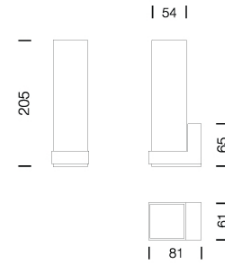

PROJECT : _____
SALE : _____

Product

Dimension

Specification

SERIES	: AKITO-W
ITEM CODE	: AKITO-W-CH
DESCRIPTION	: WALL LAMP
SIZE	: W61 X H205 X D81 (mm)
INSTALLATION	: SURFACE MOUNTED WALL
DRILL SIZE	: -
WEIGHT	: 0.8 KG
MATERIAL	: STAINLESS STEEL , OPAL GLASS
COLOR	: CHROME
REFLECTOR	: N/A
DIFFUSER	: N/A
IP RATING	: 20
LIGHT SOURCES	: NOT INCLUDED
SOCKET	: LED OR INCANDESCENT
WATTS	: 1xE14 MAX 8W
VOLT	: 220-240V 50/60Hz
CCT	: -
CRI	: -
BEAM ANGLE	: -
LUMEN POWER	: -
LIFETIME	: -
CONTROL GEAR	: -
ACCESSORIES	: -
REMARKS	: -

PROJECT : _____
 SALE : _____

Product **Dimension**

Specification

SERIES	: AKITO-W
ITEM CODE	: AKITO-W-WH
DESCRIPTION	: WALL LAMP
SIZE	: W61 X H205 X D81 (mm)
INSTALLATION	: SURFACE MOUNTED WALL
DRILL SIZE	: -
WEIGHT	: 0.8 KG
MATERIAL	: ALUMINUM , OPAL GLASS
COLOR	: WHITE
REFLECTOR	: N/A
DIFFUSER	: N/A
IP RATING	: 20
LIGHT SOURCES	: NOT INCLUDED
SOCKET	: LED OR INCANDESCENT
WATTS	: 1xE14 MAX 8W
VOLT	: 220-240V 50/60Hz
CCT	: -
CRI	: -
BEAM ANGLE	: -
LUMEN POWER	: -
LIFETIME	: -
CONTROL GEAR	: -
ACCESSORIES	: -
REMARKS	: -

PROJECT : _____
SALE : _____

Product

Dimension

Specification

SERIES	: AKITO-W
ITEM CODE	: AKITO-W-GM
DESCRIPTION	: WALL LAMP
SIZE	: W61 X H205 (mm)
INSTALLATION	: SURFACE MOUNTED WALL
DRILL SIZE	: -
WEIGHT	: 0.8 KG
MATERIAL	: STAINLESS STEEL , OPAL GLASS
COLOR	: GUN METAL
REFLECTOR	: N/A
DIFFUSER	: N/A
IP RATING	: 20
LIGHT SOURCES	: NOT INCLUDED
SOCKET	: LED OR INCANDESCENT
WATTS	: 1xE14 MAX 8W
VOLT	: 220-240V 50/60Hz
CCT	: -
CRI	: -
BEAM ANGLE	: -
LUMEN POWER	: -
LIFETIME	: -
CONTROL GEAR	: -
ACCESSORIES	: -
REMARKS	: -