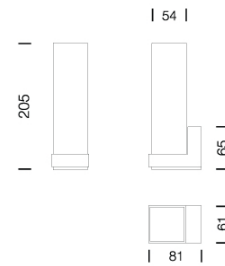

PROJECT : _____
SALE : _____

Product

Dimension

Specification

SERIES	: AKITO-W
ITEM CODE	: AKITO-W-CH
DESCRIPTION	: WALL LAMP
SIZE	: W61 X H205 X D81 (mm)
INSTALLATION	: SURFACE MOUNTED WALL
DRILL SIZE	: -
WEIGHT	: 0.8 KG
MATERIAL	: STAINLESS STEEL , OPAL GLASS
COLOR	: CHROME
REFLECTOR	: N/A
DIFFUSER	: N/A
IP RATING	: 20
LIGHT SOURCES	: NOT INCLUDED
SOCKET	: LED OR INCANDESCENT
WATTS	: 1xE14 MAX 8W
VOLT	: 220-240V 50/60Hz
CCT	: -
CRI	: -
BEAM ANGLE	: -
LUMEN POWER	: -
LIFETIME	: -
CONTROL GEAR	: -
ACCESSORIES	: -
REMARKS	: -

PROJECT : _____
 SALE : _____

Product **Dimension**

Specification

SERIES	: AKITO-W
ITEM CODE	: AKITO-W-WH
DESCRIPTION	: WALL LAMP
SIZE	: W61 X H205 X D81 (mm)
INSTALLATION	: SURFACE MOUNTED WALL
DRILL SIZE	: -
WEIGHT	: 0.8 KG
MATERIAL	: ALUMINUM , OPAL GLASS
COLOR	: WHITE
REFLECTOR	: N/A
DIFFUSER	: N/A
IP RATING	: 20
LIGHT SOURCES	: NOT INCLUDED
SOCKET	: LED OR INCANDESCENT
WATTS	: 1xE14 MAX 8W
VOLT	: 220-240V 50/60Hz
CCT	: -
CRI	: -
BEAM ANGLE	: -
LUMEN POWER	: -
LIFETIME	: -
CONTROL GEAR	: -
ACCESSORIES	: -
REMARKS	: -

PROJECT : _____
SALE : _____

Product

Dimension

Specification

SERIES	: AKITO-W
ITEM CODE	: AKITO-W-GM
DESCRIPTION	: WALL LAMP
SIZE	: W61 X H205 (mm)
INSTALLATION	: SURFACE MOUNTED WALL
DRILL SIZE	: -
WEIGHT	: 0.8 KG
MATERIAL	: STAINLESS STEEL , OPAL GLASS
COLOR	: GUN METAL
REFLECTOR	: N/A
DIFFUSER	: N/A
IP RATING	: 20
LIGHT SOURCES	: NOT INCLUDED
SOCKET	: LED OR INCANDESCENT
WATTS	: 1xE14 MAX 8W
VOLT	: 220-240V 50/60Hz
CCT	: -
CRI	: -
BEAM ANGLE	: -
LUMEN POWER	: -
LIFETIME	: -
CONTROL GEAR	: -
ACCESSORIES	: -
REMARKS	: -