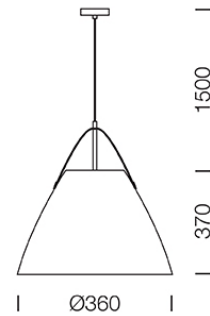

## Dimension

## Specification

ITEM CODE	:	AKIR-P-WH
SERIES	:	AKIR-P
BRAND	:	LAMPTITUDE
LAMP TYPE	:	INCANDESCENT OR LED
LAMP BASE	:	1*E27 MAX 60W
DESCRIPTION	:	PENDANT LAMP
INSTALLATION	:	SURFACE MOUNTED BASE
MATERIAL	:	POWDER COATED STEEL, LEATHER
COLOR	:	WHITE
CONTROL GEAR	:	N/A
REFLECTOR	:	N/A