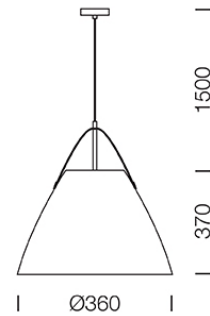

PROJECT : _____

SALE : _____

Lampitude®
TURN ON YOUR ATTITUDE

Product

Dimension

Specification

ITEM CODE	:	AKIR-P-BK
SERIES	:	AKIR-P
BRAND	:	LAMPTITUDE
LAMP TYPE	:	INCANDESCENT OR LED
LAMP BASE	:	1*E27 MAX 60W
DESCRIPTION	:	PENDANT LAMP
INSTALLATION	:	SURFACE MOUNTED BASE
MATERIAL	:	POWDER COATED STEEL, LEATHER
COLOR	:	BLACK
CONTROL GEAR	:	N/A
REFLECTOR	:	N/A