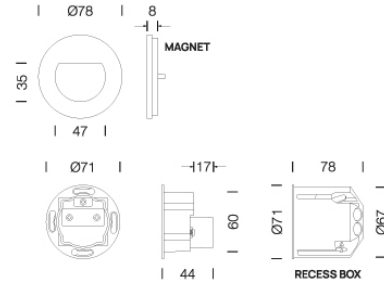

PROJECT : _____
SALE : _____

Lampitude

Product

Dimension

Specification

SERIES	: AGIL
ITEM CODE	: AGIL-R-GL
DESCRIPTION	: WALL LAMP
SIZE	: Ø78 X D44 (MM)
INSTALLATION	: RECESSED MOUNTED
DRILL SIZE	: Ø70 (MM)
WEIGHT	: 0.2 KG
MATERIAL	: POWDER COATED DIE-CAST ALUMINUM
COLOR	: SAND WHITE
REFLECTOR	: -
DIFFUSER	: -
IP RATING	: 20
LIGHT SOURCES	: LED
SOCKET	: LED X 1
WATTS	: MAX 1.5W
VOLT	: -
CCT	: 3000K
CRI	: 90
BEAM ANGLE	: -
LUMEN POWER	: -
LIFETIME	: -
CONTROL GEAR	: LED DRIVER INCLUDED
ACCESSORIES	: -
REMARKS	: -