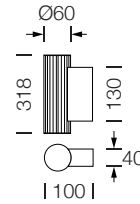

PROJECT : _____
SALE : _____

Lampitude

Product

Dimension

Specification

SERIES	: AELIS
ITEM CODE	: AELIS-W300-4000K
DESCRIPTION	: WALL LAMP
SIZE	: W60 X H318 X D100 (MM)
INSTALLATION	: SURFACE MOUNTED WALL
DRILL SIZE	: -
WEIGHT	: 0.6 KG
MATERIAL	: STAINLESS STEEL 304 , PMMA
COLOR	: WHITE , CHROME
REFLECTOR	: -
DIFFUSER	: PMMA
IP RATING	: 44
LIGHT SOURCES	: LED
WATTS	: 9W
INPUT VOLTAGE	: AC 220-240V 50/60 Hz
OUTPUT VOLTAGE	: -
CCT	: 4000K
CRI	: -
BEAM ANGLE	: DIFFUSED BEAM
LUMEN POWER	: 591LM
AMBIENT TEMP	: -20°C TO +40°C
LIFETIME	: 30,000 Hrs
CONTROL GEAR	: NON-DIM LED DRIVER INCLUDED
ACCESSORIES	: -
REMARKS	: NON-DIM