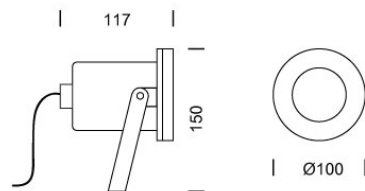

# Lampitude

Product

Dimension

## Specification

SERIES	: ACQUA
ITEM CODE	: ACQUA-B/1
DESCRIPTION	: UNDERWATER LAMP
SIZE	: Ø100 x L117 x H150 (MM)
INSTALLATION	: SURFACE MOUNTED
DRILL SIZE	: -
WEIGHT	: 1.6 KG
MATERIAL	: STAINLESS STEEL , TEMPERED GLASS
COLOR	: CHROME
REFLECTOR	: -
DIFFUSER	: -
IP RATING	: 68
LIGHT SOURCES	: HALOGEN OR LED
SOCKET	: MR16 X 1
WATTS	: MAX 50W
VOLT	: AC 12V , 50/60Hz
CCT	: -
CRI	: -
BEAM ANGLE	: -
LUMEN POWER	: -
LIFETIME	: -
CONTROL GEAR	: -
ACCESSORIES	: -
REMARKS	: BULB NOT INCLUDED