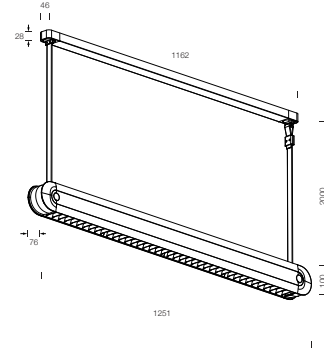

PROJECT : _____
SALE : _____

Lampitude

Product

Dimension

Specification

SERIES	: ACOUSTIC-RD
ITEM CODE	: ACOUSTIC-RD-P120-4000K-BK
DESCRIPTION	: SUSPENSION LAMP
SIZE	: W76 X L1251 X H100 + 2000 (MM)
INSTALLATION	: SURFACE MOUNTED BASE
DRILL SIZE	: -
WEIGHT	: 5.14 KG
MATERIAL	: ALUMINIUM
COLOR	: BLACK
REFLECTOR	: BLACK
DIFFUSER	: -
IP RATING	: 20
LIGHT SOURCES	: LED SMD
WATTS	: UP 30W , DOWN 30W
INPUT VOLTAGE	: AC 220-240V 50/60 Hz
OUTPUT VOLTAGE	: -
CCT	: 4000K
CRI	: >80
BEAM ANGLE	: DIFFUSED DOWNLIGHT , DIFFUSED UPLIGHT
LUMEN POWER	: DOWNLIGHT 1940LM , UPLIGHT 3770LM
AMBIENT TEMP	: -20°C TO +40°C
LIFETIME	: 40,000 Hrs
CONTROL GEAR	: NON-DIM DIMMABLE LED DRIVER INCLUDED
ACCESSORIES	: -
REMARKS	: NON-DIM