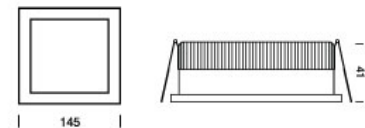

PROJECT : _____

SALE : _____

Lampitude®
TURN ON YOUR ATTITUDE

Product

Dimension

Specification

ITEM CODE	:	AC-BOX-SQ-3000K
SERIES	:	AC-BOX
BRAND	:	LAMPTITUDE
LAMP TYPE	:	LED
LAMP BASE	:	LED 14W 3000K 1,100 LM
DESCRIPTION	:	DOWNLIGHT
INSTALLATION	:	RECESSED DOWNLIGHT
MATERIAL	:	POWER COATED ALUMINUM , FROSTED ACRYLIC
COLOR	:	WHITE
CONTROL GEAR	:	LED DRIVER INCLUDED
REFLECTOR	:	N/A