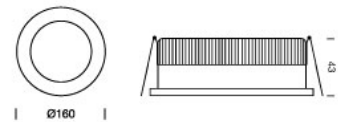

PROJECT : _____

SALE : _____

Lampitude®
TURN ON YOUR ATTITUDE

Product

Dimension

Specification

ITEM CODE	:	AC-BOX-RD-3000K
SERIES	:	AC-BOX
BRAND	:	LAMPTITUDE
LAMP TYPE	:	LED
LAMP BASE	:	LED 14W 3000K 1000 lm
DESCRIPTION	:	DOWNLIGHT
INSTALLATION	:	RECESSED DOWNLIGHT
MATERIAL	:	POWER COATED ALUMINUM , FROSTED ACRYLIC
COLOR	:	WHITE
CONTROL GEAR	:	LED DRIVER INCLUDED
REFLECTOR	:	N/A