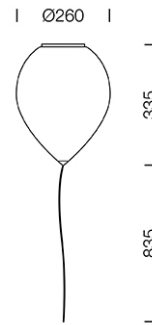

PROJECT : _____

SALE : _____

Lampitude®
TURN ON YOUR ATTITUDE

Product

Dimension

Specification

ITEM CODE	:	A-3052-L
SERIES	:	BALLOON
BRAND	:	LAMPTITUDE
LAMP TYPE	:	COMPACT FLUORESCENT OR LED
LAMP BASE	:	1*E27 MAX 20W
DESCRIPTION	:	CEILING LAMP
INSTALLATION	:	SURFACE MOUNTED BASE
MATERIAL	:	SATINATED POLYETHYLENE
COLOR	:	WHITE
CONTROL GEAR	:	N/A
REFLECTOR	:	N/A