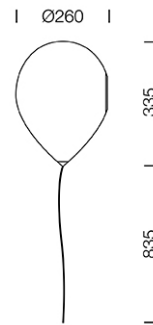

## Dimension

## Specification

ITEM CODE	:	A-3050-L
SERIES	:	BALLOON
BRAND	:	LAMPTITUDE
LAMP TYPE	:	COMPACT FLUORESCENT OR LED
LAMP BASE	:	1*E27 MAX 20W
DESCRIPTION	:	WALL LAMP
INSTALLATION	:	SURFACE MOUNTED WALL
MATERIAL	:	SATINATED POLYETHYLENE
COLOR	:	WHITE
CONTROL GEAR	:	N/A
REFLECTOR	:	N/A